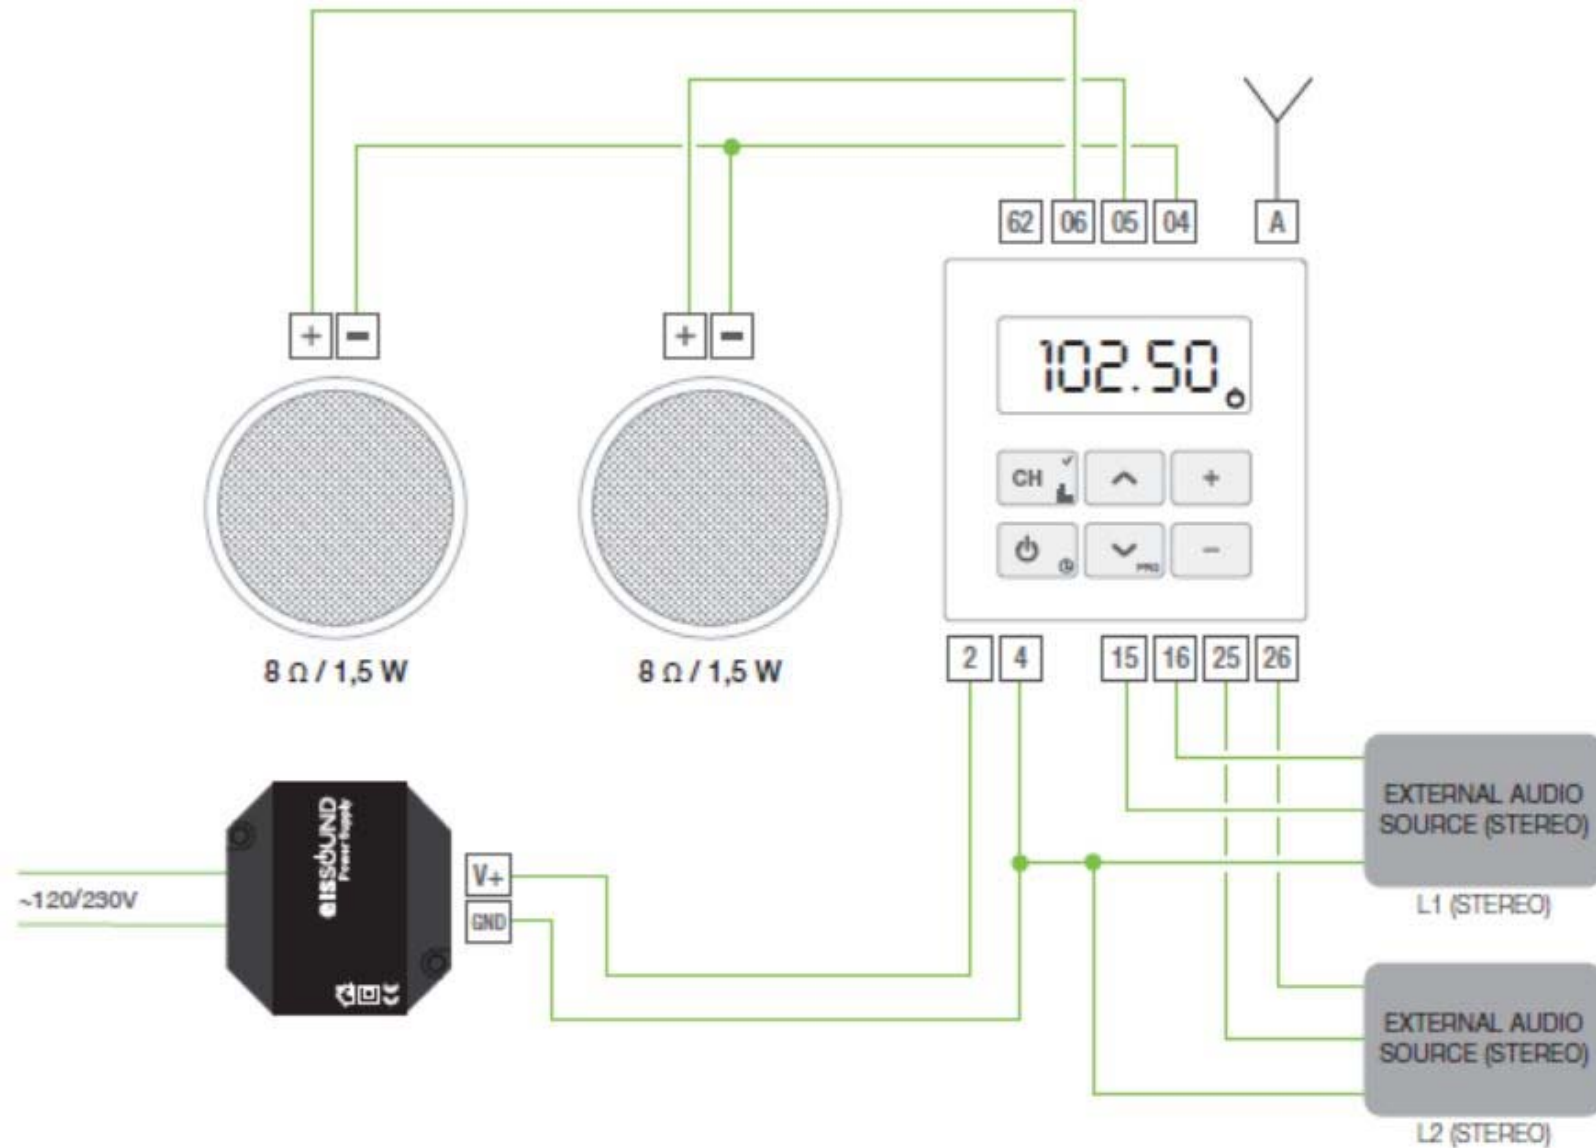

5. Basic installation

5. Instalación Básica