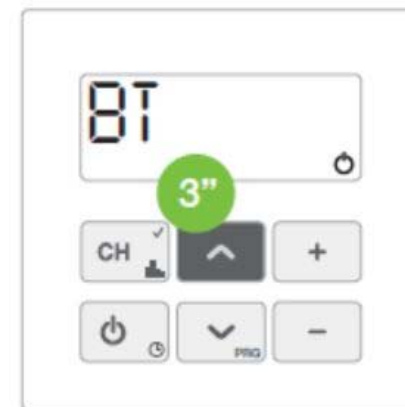

Audio Channel: FM/DAB

3.2. Set/Save deal Mode

3.3. Access Bluetooth ID/Password

Audio Channel: BT

Bluetooth ID

Bluetooth Password

3.4. Equalization Mode

3.5. FM Fine Tuning