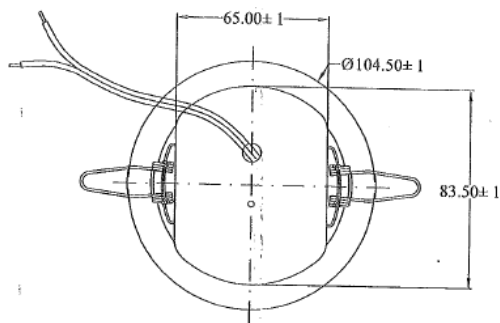

HST-300C CEILING LOUDSPEAKER REF. 81978

HST-300C Loudspeakers technical specifications:

81978	MIN	NORMAL	MAX		COMMENTS
Speaker type		3		inches	Full range
Measurements		104.5x86		mm	
Power	0.33	1	2.5	W	100 Volts
SPL		86		dB	
Frequency response	160		12.000	Hz	
Driver impedance		8		Ohms	
Line input		100		Volts	
Cut-out diameter		85		mm	