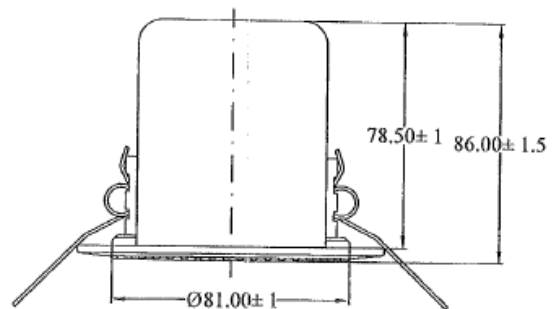

HST-300C CEILING LOUDSPEAKER REF. 81978

HST-300C Loudspeakers technical specifications:

81978	MIN	NORMAL	MAX		COMMENTS
Speaker type		3		inches	Full range
Measurements		104.5x86		mm	
Power	0.33	1	2.5	W	100 Volts
SPL		86		dB	
Frequency response	160		12.000	Hz	
Driver impedance		8		Ohms	
Line input		100		Volts	
Cut-out diameter		85		mm	