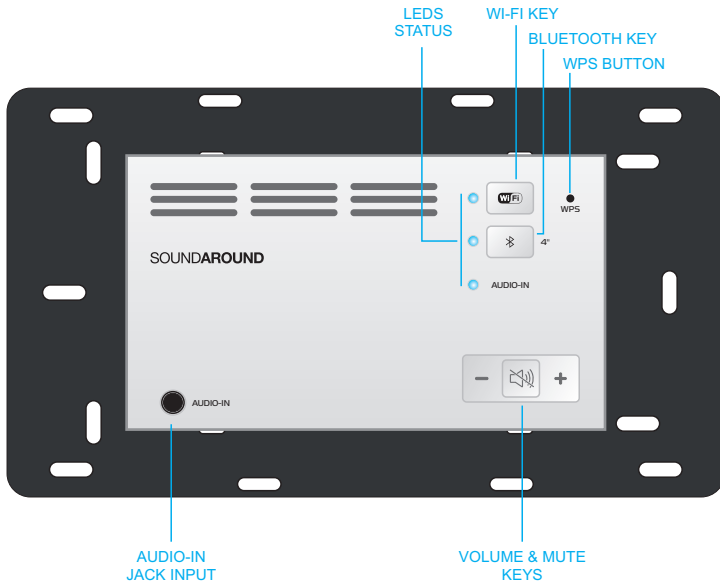

SOUNDAROUND Wi-Fi Rack

eISSOUND KBSOUND®

mod. 18954

19" 3U

Features

- Wi-Fi 2,4GHz / 5GHz
- Ethernet
- Wi-Fi streaming audio
- Bluetooth streaming audio
- Bluetooth re-streaming
- Audio In: jack 3,5mm
- Audio In re-streaming
- DLNA
- Music services: Spotify, Rhapsody, SomaFM, Qualcomm AllPlay Radio, Napster, Aupeo, DAR.fm
- Power supply = 12/15/24Vdc
- Consumption (max) = 60W
- Speaker impedance = 4/8/16 ohms
- Volume limitation and mono/stereo switches

Terminals

VDC = DC power input
GND = Ground
R+/R- = Right speaker output
L+/L- = Left speaker output

Switches setup

LED display

WIFI	white flashing slowly	searching WIFI network
	white flashing fast	WIFI connection in process
	white ON	WIFI connected (audio OFF)
	blue ON	WIFI streaming (audio ON)
BLUETOOTH	green ON	Spotify streaming
	blue flashing slowly	searching BT Device (previously paired)
	blue flashing fast	BT pairing process
AUDIO-IN	blue ON	BT connected
	red ON	AUDIO-IN activated (audio ON)

AENOR

Empresa Registrada

ER-0634/1998

CC-1221ENG-00
64410109

602x1 (Wi-Fi Controller)	MIN	NORMAL	MAX		COMMENTS
Measurements		175x100x37		mm	exterior (width x height x depth)
		125x75x35		mm	cavity (width x height x depth)
Voltage	12		24	Vdc	terminal VCC - GND
Input signal		775	1000	mVrms	jack 3,5mm
Dynamic Range		90		dB	
Left/Right channel separation		75		dB	1KHz - 0dBm -1W out
Distortion		0,1		%	1W out
Wifi transceiver		2,4/5		GHz	
Wifi streaming			24	bits	WAV
			192	KHz	
Antena RF		internal			
Ethernet/LAN		yes			
Multiroom max units in the same network		5	10		Router 1200Mbps / 5GHz band
App support	IOS 7.0 / ANDROID 4.1				minimum versions
Wi-Fi connected	WPS / Webpage				
Wi-Fi standard	802.11a/b/g/n				
Bluetooth	BT 4.0				
	A2DP 1.3 (Sink)				
	AVRCP 1.5 (Controller&Target)				