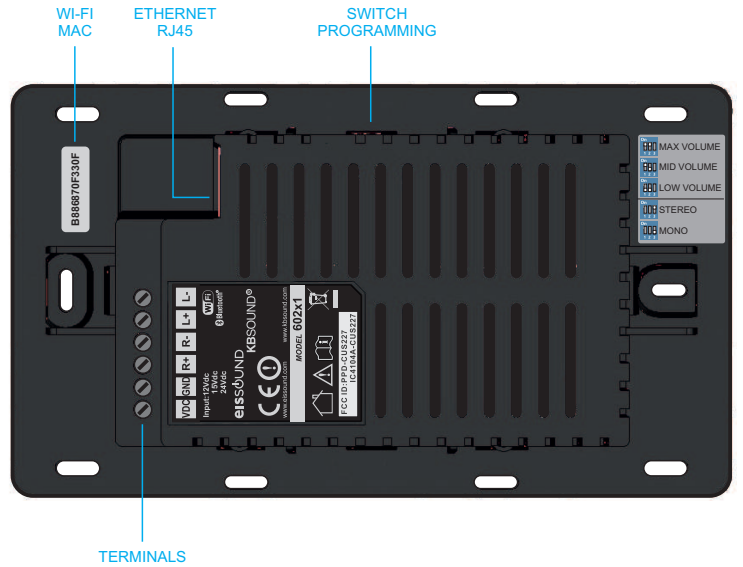

SOUNDAROUND Wi-Fi Rack

eISSOUND KBSOUND®

mod. 18954

19" 3U

Features

- Wi-Fi 2,4GHz / 5GHz
- Ethernet
- Wi-Fi streaming audio
- Bluetooth streaming audio
- Bluetooth re-streaming
- Audio In: jack 3,5mm
- Audio In re-streaming
- DLNA
- Music services: Spotify, Rhapsody, SomaFM, Qualcomm AllPlay Radio, Napster, Aupeo, DAR.fm
- Power supply = 12/15/24Vdc
- Consumption (max) = 60W
- Speaker impedance = 4/8/16 ohms
- Volume limitation and mono/stereo switches

Terminals

VDC = DC power input
GND = Ground
R+/R- = Right speaker output
L+/L- = Left speaker output

Switches setup

LED display

WIFI	white flashing slowly	searching WIFI network
	white flashing fast	WIFI connection in process
	white ON	WIFI connected (audio OFF)
	blue ON	WIFI streaming (audio ON)
BLUETOOTH	green ON	Spotify streaming
	blue flashing slowly	searching BT Device (previously paired)
	blue flashing fast	BT pairing process
AUDIO-IN	blue ON	BT connected
	red ON	AUDIO-IN activated (audio ON)

AENOR

Empresa Registrada

ER-0634/1998

CC-1221ENG-00
64410109

602x1 (Wi-Fi Controller)	MIN	NORMAL	MAX		COMMENTS
Measurements		175x100x37		mm	exterior (width x height x depth)
		125x75x35		mm	cavity (width x height x depth)
Voltage	12		24	Vdc	terminal VCC - GND
Input signal		775	1000	mVrms	jack 3,5mm
Dynamic Range		90		dB	
Left/Right channel separation		75		dB	1KHz - 0dBm -1W out
Distortion		0,1		%	1W out
Wifi transceiver		2,4/5		GHz	
Wifi streaming			24	bits	WAV
			192	KHz	
Antena RF		internal			
Ethernet/LAN		yes			
Multiroom max units in the same network		5	10		Router 1200Mbps / 5GHz band
App support	IOS 7.0 / ANDROID 4.1				minimum versions
Wi-Fi connected	WPS / Webpage				
Wi-Fi standard	802.11a/b/g/n				
Bluetooth	BT 4.0				
	A2DP 1.3 (Sink)				
	AVRCP 1.5 (Controller&Target)				