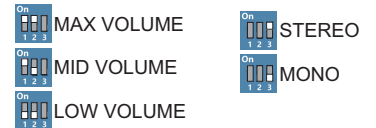

SOUNDAROUND Wi-Fi Rack

eISSOUND KBSOUND®

mod. 18954

19" 3U

Features

- Wi-Fi 2,4GHz / 5GHz
- Ethernet
- Wi-Fi streaming audio
- Bluetooth streaming audio
- Bluetooth re-streaming
- Audio In: jack 3,5mm
- Audio In re-streaming
- DLNA
- Music services: Spotify, Rhapsody, SomaFM, Qualcomm AllPlay Radio, Napster, Aupeo, DAR.fm
- Power supply = 12/15/24Vdc
- Consumption (max) = 60W
- Speaker impedance = 4/8/16 ohms
- Volume limitation and mono/stereo switches

Terminals

VDC = DC power input
GND = Ground
R+/R- = Right speaker output
L+/L- = Left speaker output

Switches setup

LED display

WIFI	white flashing slowly	searching WIFI network
	white flashing fast	WIFI connection in process
	white ON	WIFI connected (audio OFF)
	blue ON	WIFI streaming (audio ON)
BLUETOOTH	green ON	Spotify streaming
	blue flashing slowly	searching BT Device (previously paired)
	blue flashing fast	BT pairing process
AUDIO-IN	blue ON	BT connected
	red ON	AUDIO-IN activated (audio ON)

AENOR

Empresa Registrada

ER-0634/1998

CC-1221ENG-00
64410109

602x1 (Wi-Fi Controller)	MIN	NORMAL	MAX		COMMENTS
Measurements		175x100x37		mm	exterior (width x height x depth)
		125x75x35		mm	cavity (width x height x depth)
Voltage	12		24	Vdc	terminal VCC - GND
Input signal		775	1000	mVrms	jack 3,5mm
Dynamic Range		90		dB	
Left/Right channel separation		75		dB	1KHz - 0dBm -1W out
Distortion		0,1		%	1W out
Wifi transceiver		2,4/5		GHz	
Wifi streaming			24	bits	WAV
			192	KHz	
Antena RF		internal			
Ethernet/LAN		yes			
Multiroom max units in the same network		5	10		Router 1200Mbps / 5GHz band
App support	IOS 7.0 / ANDROID 4.1				minimum versions
Wi-Fi connected	WPS / Webpage				
Wi-Fi standard	802.11a/b/g/n				
Bluetooth	BT 4.0				
	A2DP 1.3 (Sink)				
	AVRCP 1.5 (Controller&Target)				